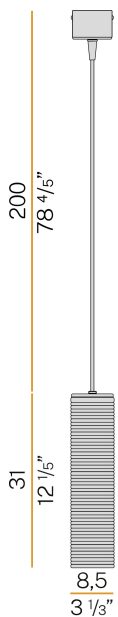

Technical drawing